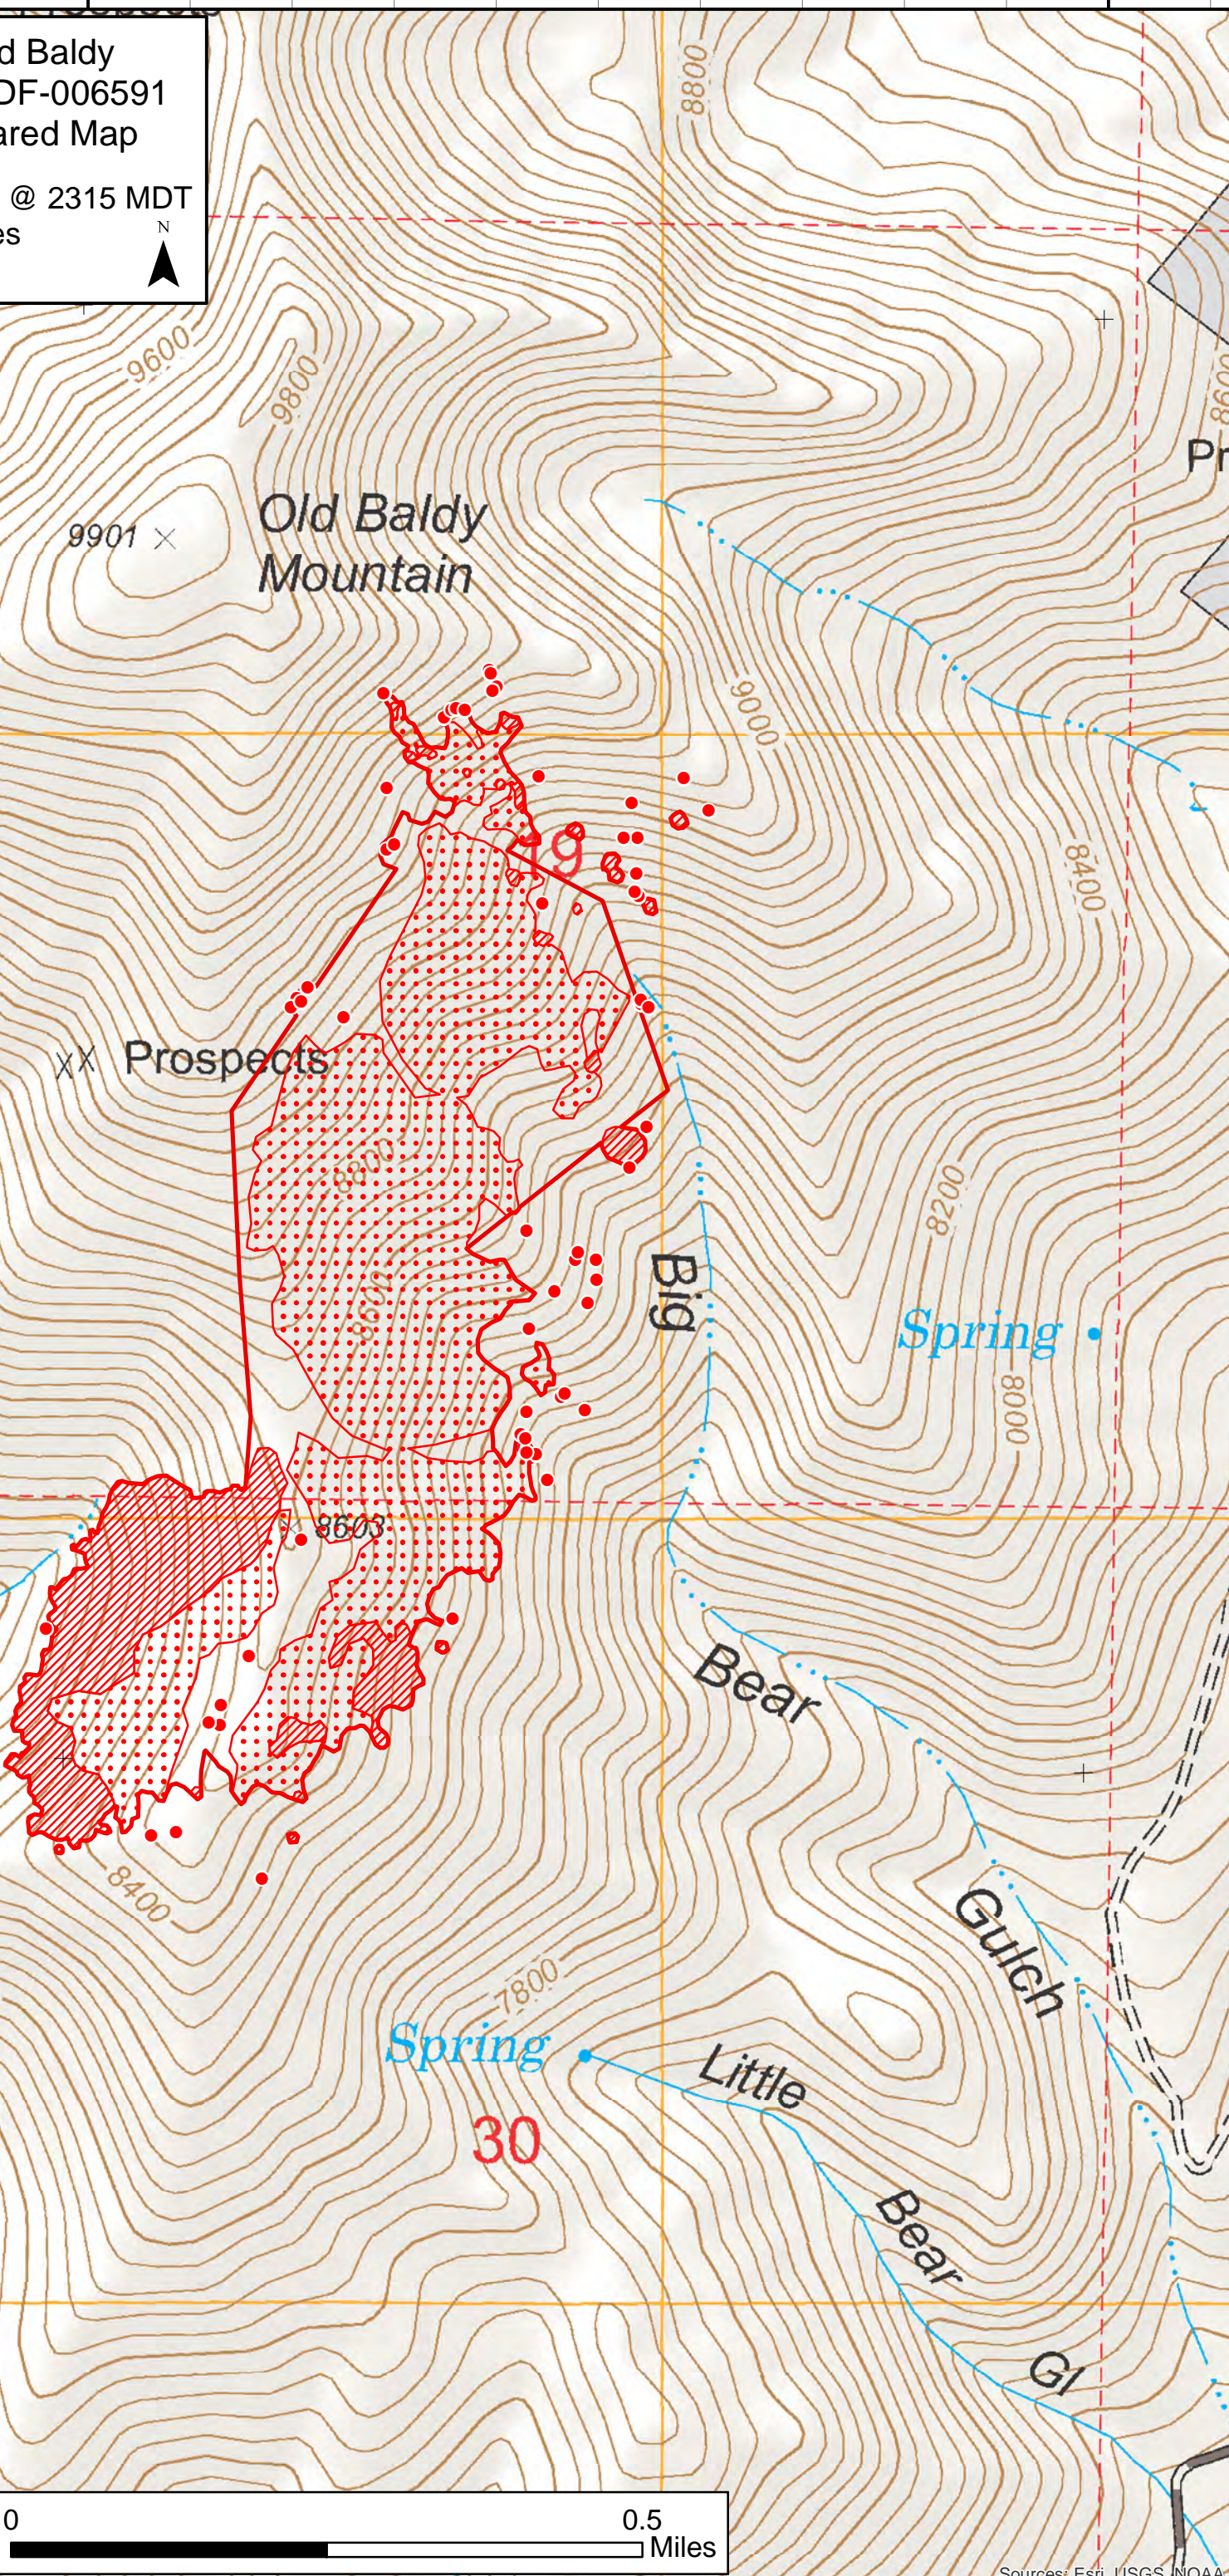

Old Baldy MT-BDF-006591 Infrared Map

Imagery Date: 8/03/2020 @ 2315 MDT
Interpreted Size: 129 acres
IRIN: Elise Bowne

45°3'0"N

45°3'0"N

45°3'0"N

45°3'0"N

REST

Old Baldy Mountain

9901 X

XX Prospects

Big Bear

Spring

Bear

Gulch

Spring

30

Little Bear

Bear

GI

- Isolated Heat Sources
- Intense Heat
- Scattered Heat
- Heat Perimeter