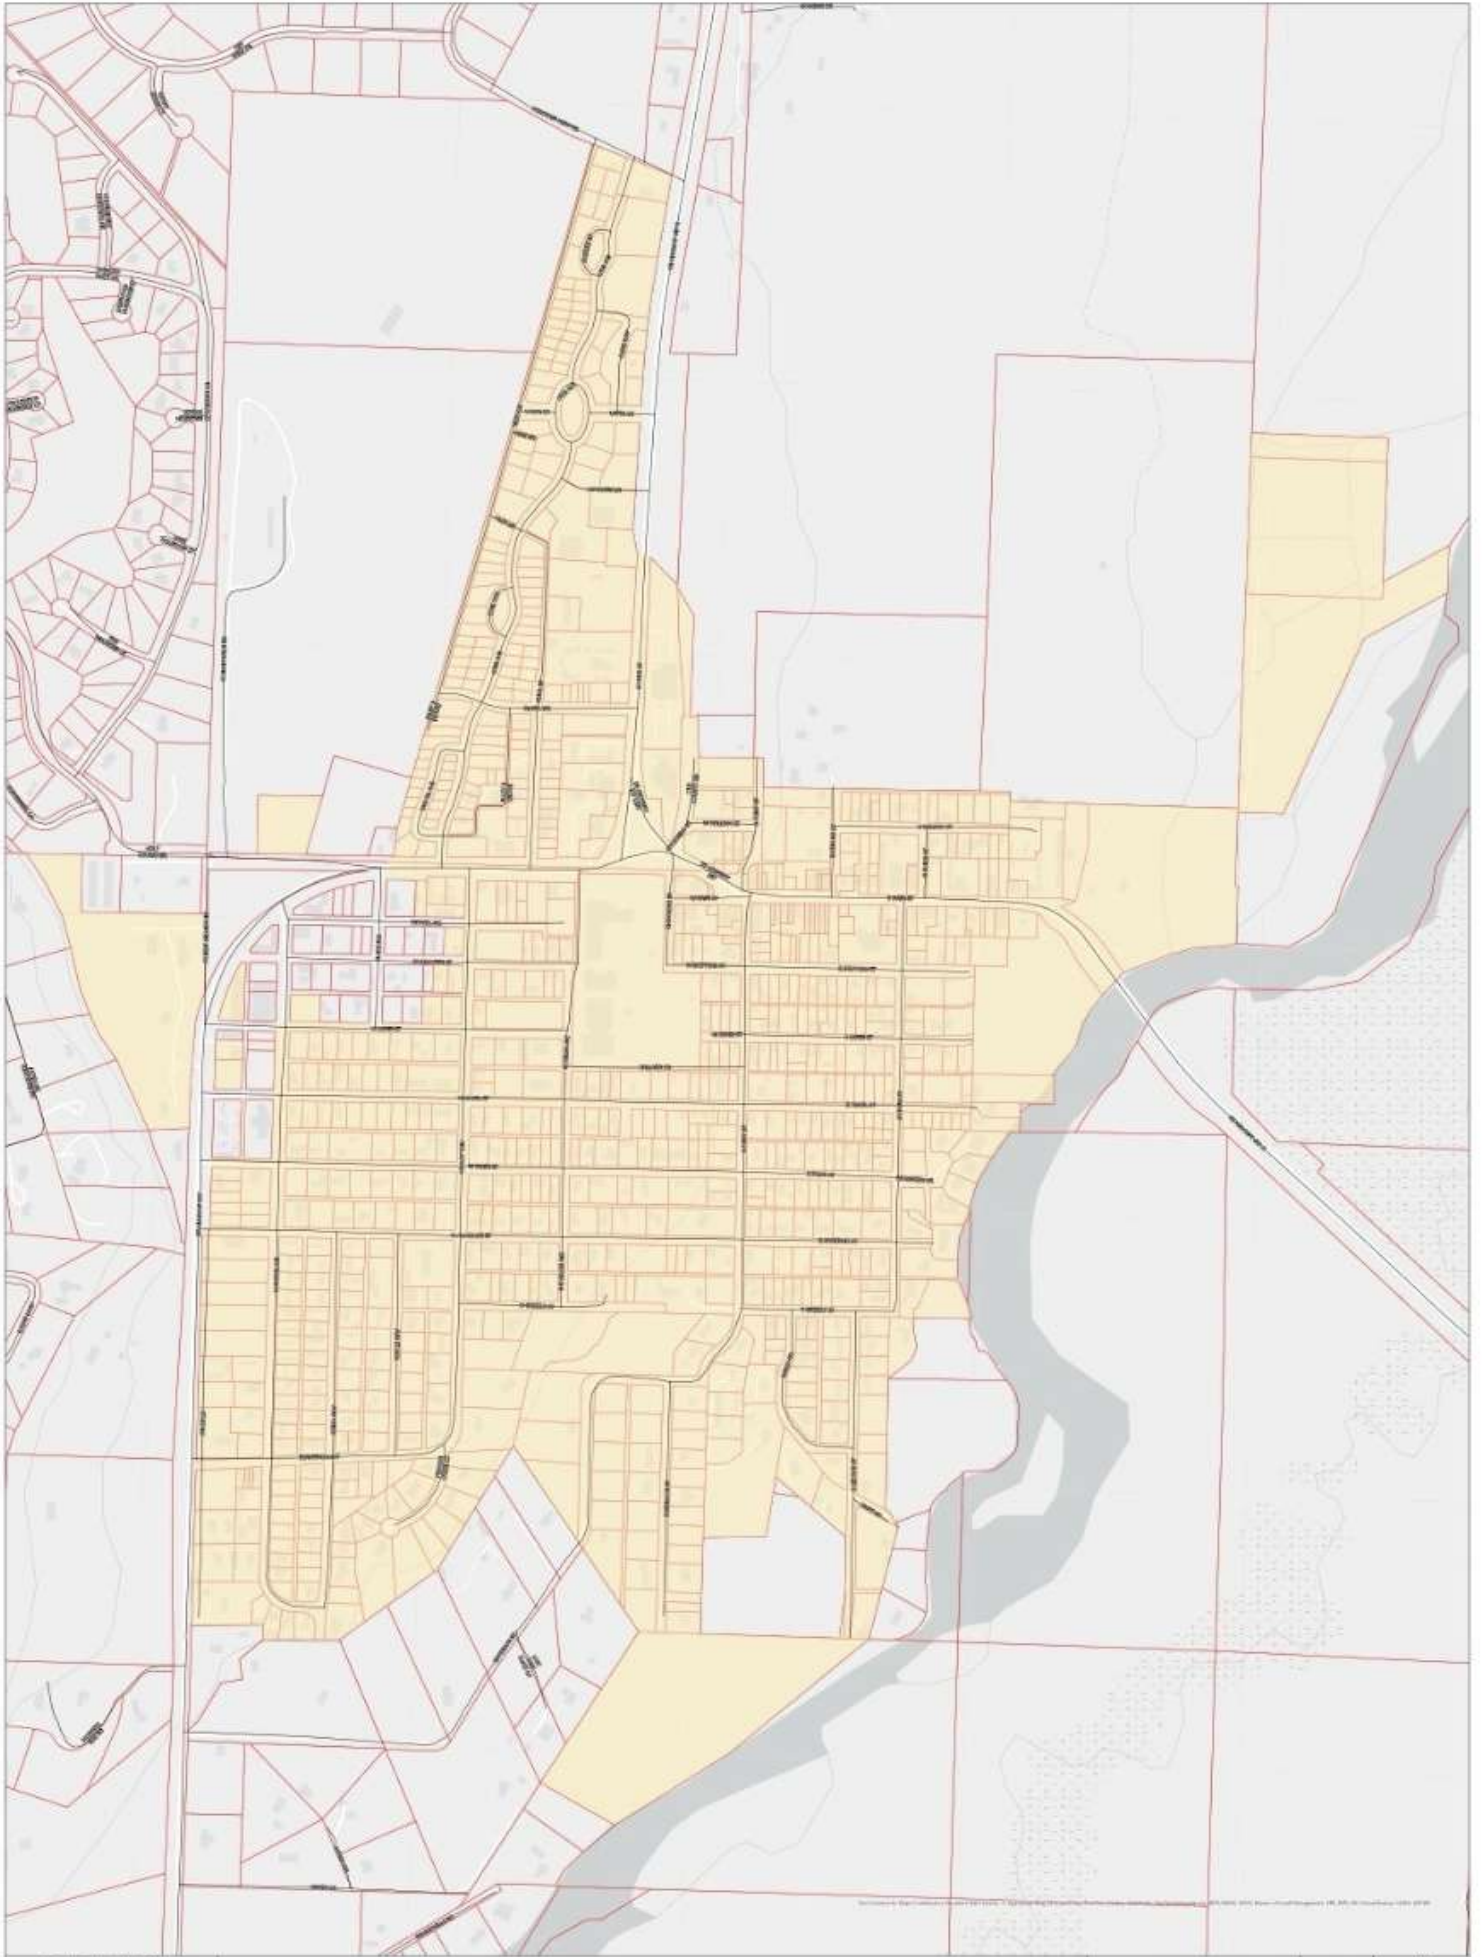

ENNIS INCORPORATED BOUNDARY

City of Ennis, Texas
Ennis Incorporated Boundary
Current Date: 11/27/2024 9:17 AM

LEGEND

- ROAD CENTER LINE
- WATER BODIES
- INCORPORATED BOUNDARY