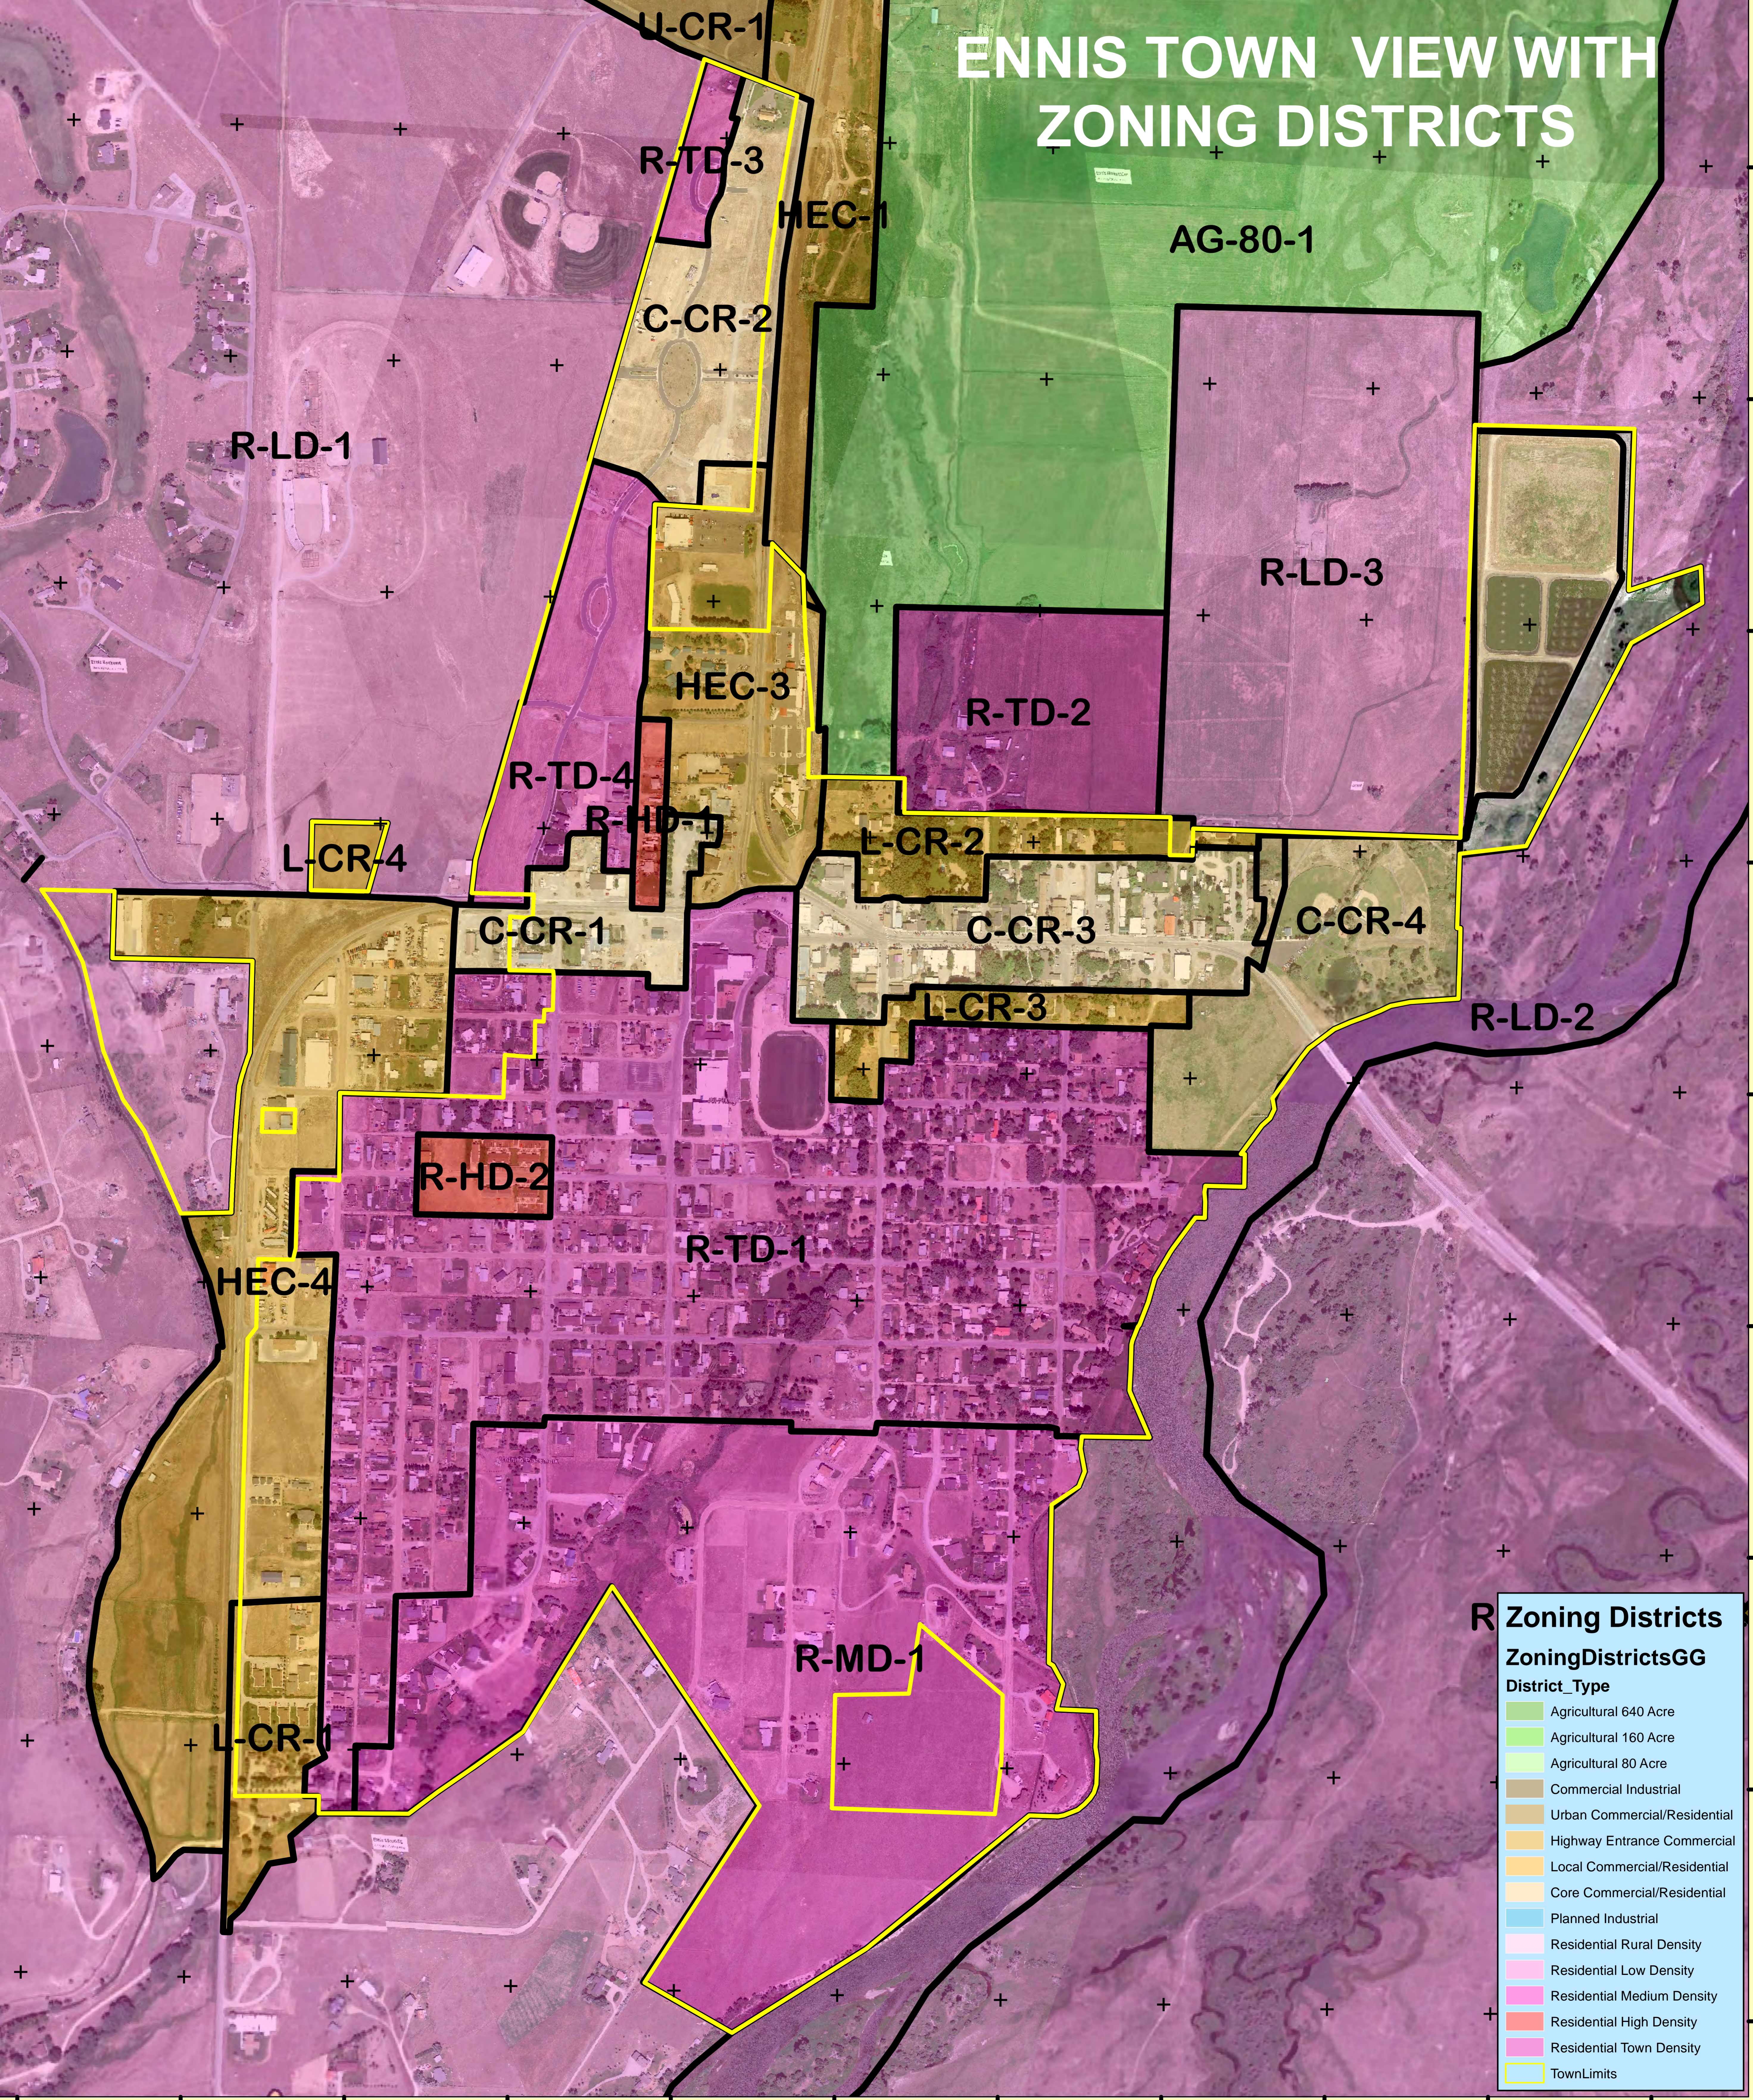

ENNIS TOWN VIEW WITH ZONING DISTRICTS

Zoning Districts	
ZoningDistrictsGG	
District_Type	
Green	Agricultural 640 Acre
Light Green	Agricultural 160 Acre
Yellow-Green	Agricultural 80 Acre
Light Blue	Commercial Industrial
Light Yellow	Urban Commercial/Residential
Yellow	Highway Entrance Commercial
Light Orange	Local Commercial/Residential
Orange	Core Commercial/Residential
Light Blue	Planned Industrial
Light Blue	Residential Rural Density
Light Purple	Residential Low Density
Medium Purple	Residential Medium Density
Dark Purple	Residential High Density
Light Purple	Residential Town Density
Yellow Outline	TownLimits